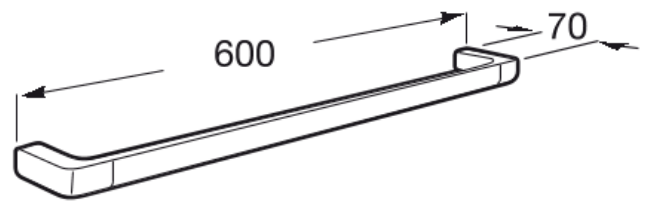

TEMPO

Towel rail

DIMENSIONS

Length 600 mm  
Width 70 mm

COLOURS AND FINISHES

RG Rose gold

TECHNICAL DRAWINGS

FEATURES

Towel rail.

Suitable for: Basin