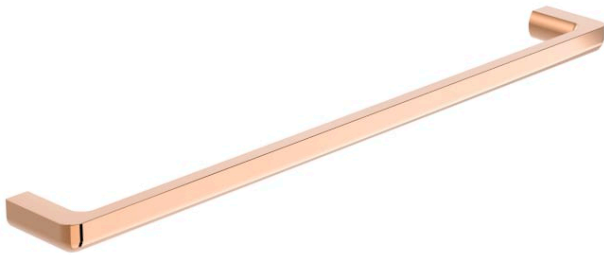

TEMPO

Towel rail

DIMENSIONS

Length 600 mm  
Width 70 mm

COLOURS AND FINISHES

RG Rose gold

TECHNICAL DRAWINGS

FEATURES

Towel rail.

Suitable for: Basin

## Tempo

A complete accessories collection with minimal design. Ideal for urban, elegant and modern bathroom spaces. Finishes are highlighted for having a long durability thanks to its great anti-corrosion properties and resistance. The wall-mounted accessories can be easily fixed with screws. An installation kit is included with the products.